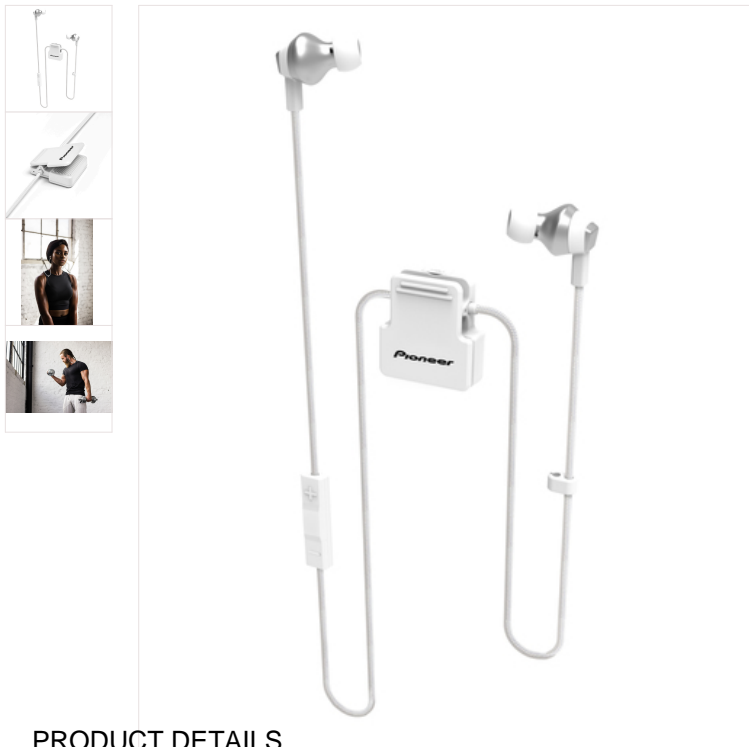

## SE-CL6BT(W)

156382

SRP 59,99 €

Active In-Ear Wireless Headphones

Colour

### PRODUCT DETAILS

**The ClipWear Design of the SE-CL6BT has lots of advantages to offer:**

- Headphones easy to pop in and out. Won't get lost. Same concept as neckband earphones but much smaller.
- Weight of electronics eliminated with Clip. Super comfortable and virtually weightless.
- The headphones are extremely small to store (fit in your pocket).
- Secure fit when using it while being active / working out (box doesn't bounce around).
- Allows for multiple wearing styles (clips on the front or the back).

### Audio features:

- Frequency response: 20 – 20kHz
- Speaker Diameter: 9.2±0.1mm
- Acoustic system: closed
- Impedance: 16 ohm
- Sensitivity: 102±3dB

#### Dimensions and Weight

Product weight:	0.108
Packsize height:	14.8
Packsize width:	8.5

Packsize length: 5

**Headphone features**

Headphone type: In Ear