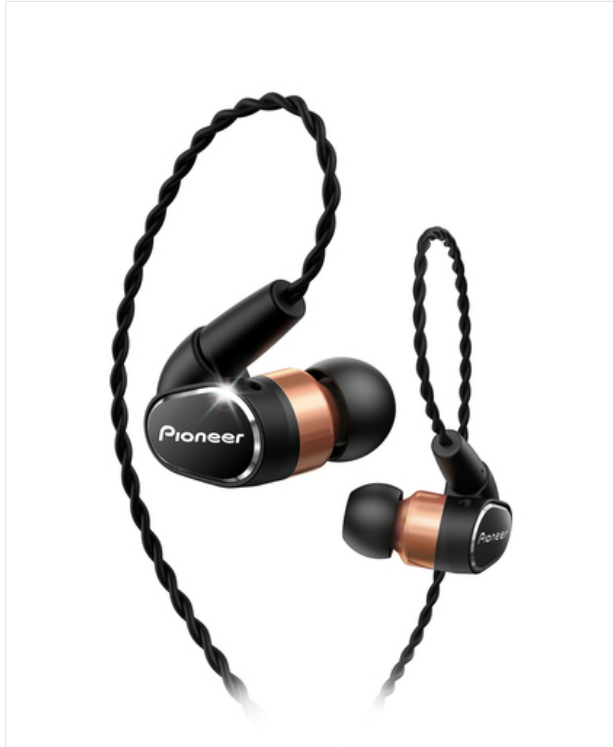

# Pioneer

**Pioneer**  
SE-CH9T-K

156557

SRP 109,99 €

**109,99 €**

Hi-Res Audio In-Ear headphones for excellent sound reproduction

Colour

## PRODUCT DETAILS

Introducing the SE-CH9T from Pioneer, a premium dynamic headphone delivering immersive Hi-Res Audio in comfort. Original drivers developed for Hi-Res Audio reproduce frequencies between 5 Hz–50 kHz, allowing the true harmonic character of audible sound to be reproduced while restoring a sense of spaciousness to your music.

Airflow Control Port assists by separating mid- and low-frequency bands, bringing the richness of vocals to life in stunning detail. Nozzles are of brass-and-aluminum construction to prevent resonance, serving controlled, punchy bass in any music played on smartphone or Digital Audio Player.

Inline mic and controls, detachable over-the-ear cables, and reinforced ear tips make these headphones a comfortable choice for high-definition sound on the go.