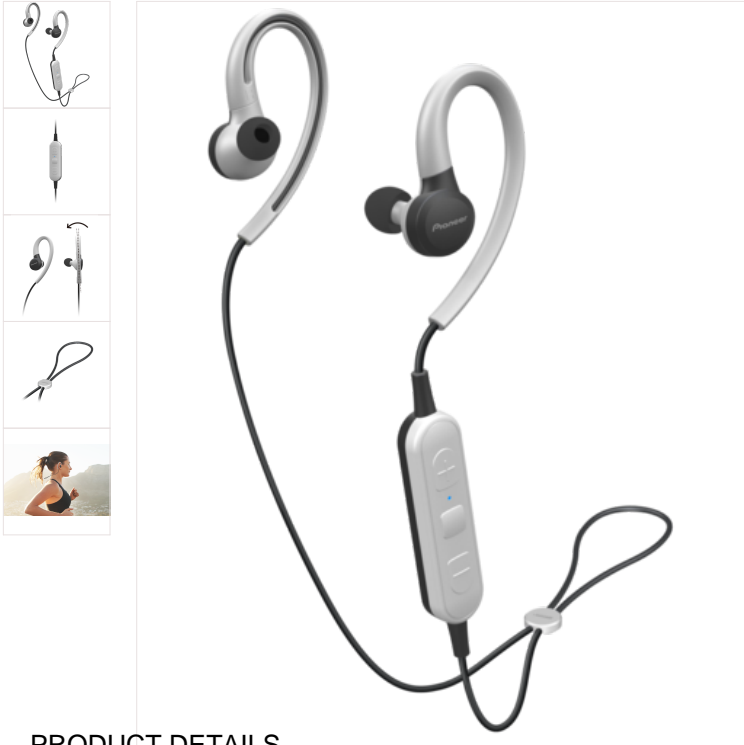

Pioneer

SE-E6BT-B

243997

SRP 39,99 €

The E6 wireless blends comfort and security in a brilliantly functional design.

Colour

PRODUCT DETAILS

Fit and functions for sonic freedom

The E6 wireless blends comfort and security in a brilliantly functional design. Gently curved elastomer earhooks contribute to a comfortable and stable fit and won't fall out during exercise, while rare-earth-magnet drivers aim sound deep for immersive mid-range clarity and solid bass punch. These all-weather headphones are rated IPX4 waterproof and feature a thick, tangle-free \varnothing 2.0 mm cable. Enjoy six hours of playback with recharging taking just 1.5 hours. Simple Bluetooth connection provides hands-free phone functionality via inline remote, including voice assistant interaction, music control, and call management, all without touching your phone.

Active Sound Design

- Fully enclosed \varnothing 8 mm rare-earth-magnet dynamic drivers
- Deep bass, excellent mid-range clarity, and rich voicing
- Enclosed dynamic driver structure improves sound isolation
- Elastomer earhooks lock in securely for vigorous exercise
- New angled earhook aligns earphones for stability and comfort
- Thick and durable \varnothing 2.0 mm tangle-resistant cable
- Interact with smartphone voice assistants at the touch of a button
- Hands-free music control and call management without touching your phone
- IPX4-rated waterproof for use in almost any weather

Intelligent & Convenient

- Inline remote keys for power on/off, call accept/end/reject/redial, voice assistant activation, volume, and track selection
- Multi-Point Function wirelessly connects two phones simultaneously
- Approx. 6 hours playback and 1.5 hours recharge via Micro USB cable
- Supports Pioneer Notification App for Android devices
- Adjust cable length for best fit and comfort with supplied cable adjuster