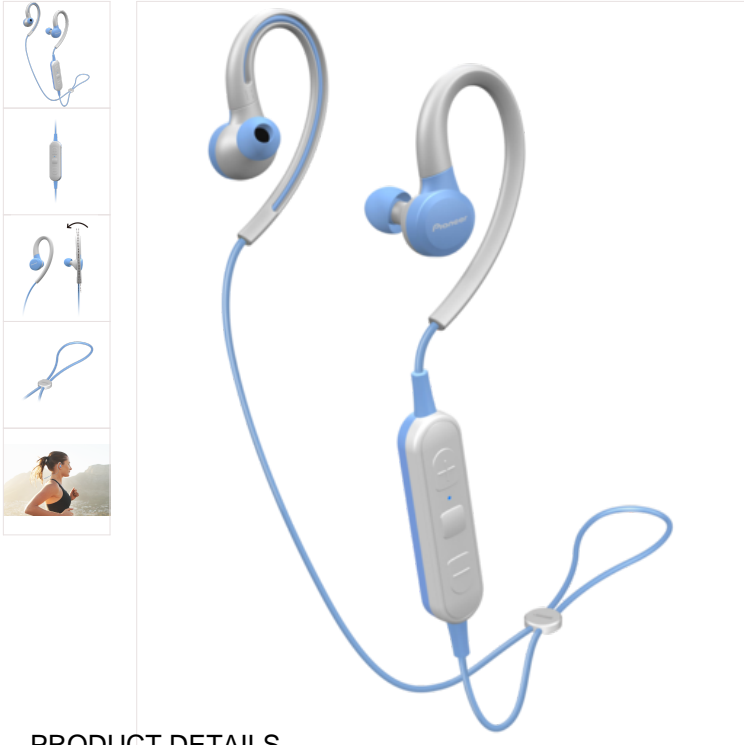

Pioneer

SE-E6BT-L

243999

SRP 39,99 €

The E6 wireless blends comfort and security in a brilliantly functional design.

Colour

PRODUCT DETAILS

Fit and functions for sonic freedom

The E6 wireless blends comfort and security in a brilliantly functional design. Gently curved elastomer earhooks contribute to a comfortable and stable fit and won't fall out during exercise, while rare-earth-magnet drivers aim sound deep for immersive mid-range clarity and solid bass punch. These all-weather headphones are rated IPX4 waterproof and feature a thick, tangle-free \varnothing 2.0 mm cable. Enjoy six hours of playback with recharging taking just 1.5 hours. Simple Bluetooth connection provides hands-free phone functionality via inline remote, including voice assistant interaction, music control, and call management, all without touching your phone.

Active Sound Design

- Fully enclosed \varnothing 8 mm rare-earth-magnet dynamic drivers
- Deep bass, excellent mid-range clarity, and rich voicing
- Enclosed dynamic driver structure improves sound isolation
- Elastomer earhooks lock in securely for vigorous exercise
- New angled earhook aligns earphones for stability and comfort
- Thick and durable \varnothing 2.0 mm tangle-resistant cable
- Interact with smartphone voice assistants at the touch of a button
- Hands-free music control and call management without touching your phone
- IPX4-rated waterproof for use in almost any weather

Intelligent & Convenient

- Inline remote keys for power on/off, call accept/end/reject/redial, voice assistant activation, volume, and track selection
- Multi-Point Function wirelessly connects two phones simultaneously
- Approx. 6 hours playback and 1.5 hours recharge via Micro USB cable
- Supports Pioneer Notification App for Android devices
- Adjust cable length for best fit and comfort with supplied cable adjuster